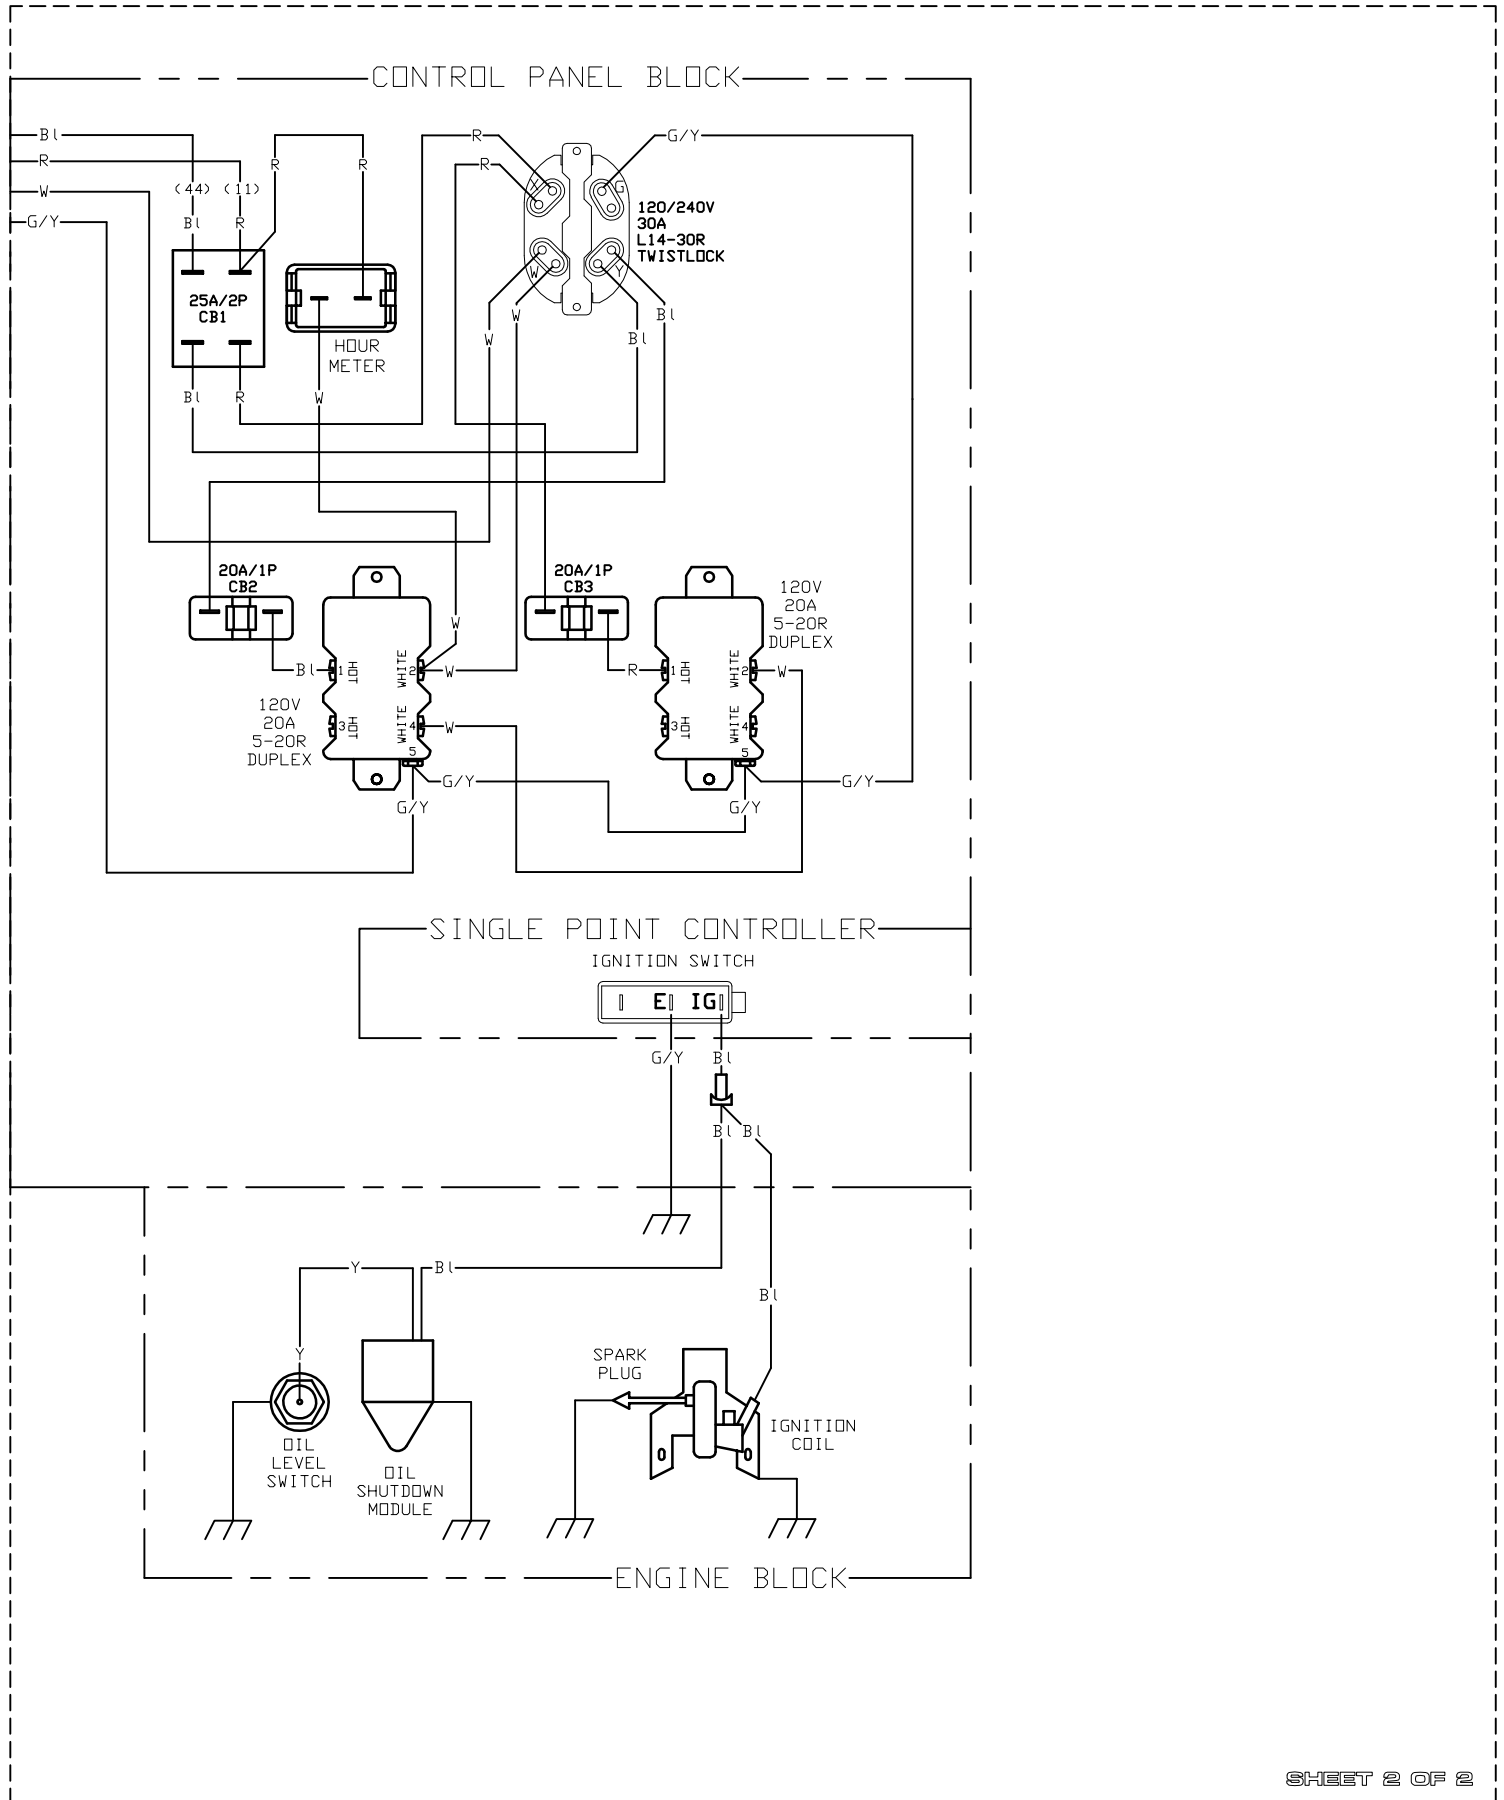

WIRE LEGEND

W	WHITE	Br	BROWN
G	GREEN	Y	YELLOW
R	RED	Bl	BLACK
Bu	BLUE		

IGNITION SWITCH LEGEND

	IG	E	S
OFF	○	○	
ON			

SHEET 1 OF 2

SHEET 2 OF 2

REVISION: B
DATE: 08/20/12

SCHMATIC - DIAGRAM
LP5500
DRAWING #: 0J7910